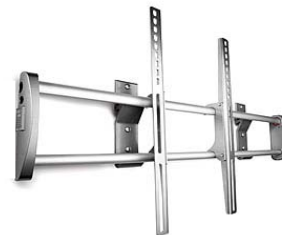

REG \$79.00

13-30" – 22 Kg
(Swivel ±30° & Tilt ±15°)

\$69.99

REG \$75.99

LCD / Monitor 13-37"
Swing L/R & Tilt ±12°–25Kg

\$92.99

REG \$119.99

Fixed Wall Mount for
42-70" – 100 Kg Non-Tilting

\$99.97

REG \$129.99

Tilt /Adjustable Wall Mount for
42-60" (Tilt ±15° - 80 Kg)

\$109

Tilt /Adjustable Wall Mount 42-60"
(Tilt ±15° - 80 Kg)
w/ security lock lever

\$115

REG \$149.00

Adj. Wall Mount for 42-70"
(Tilt ±15° - 100 Kg)

\$198

REG \$289.00

Adj. Articulating Wall Mount
42-70" – 100 Kg (Tilt ±15° & Swing L/R)

\$128

Ceiling Wall Mount 32-60"
Tube Ext. 0.6-1.05M (Tilt ±15° - 80 Kg)

\$89.98

REG \$102.00

Adj. Wall Mount for 27-36"
(Tilt ±15° - 60 Kg)

\$128

Tilt /Adjustable Wall Mount 42-70"
(Tilt ±15° - 100 Kg) 2 point finger tilt
w/ security lock lever. Rail Style Mount

\$158

Tilt /Adjustable Wall Mount 46-80"
(Tilt ±15° - 120 Kg) Rail Style Mount

**We Carry a Fully Selection of Tilting, Low Profile, Full Motion and Ceiling
Havoc LCD / PLASMA and LED Mounts.**